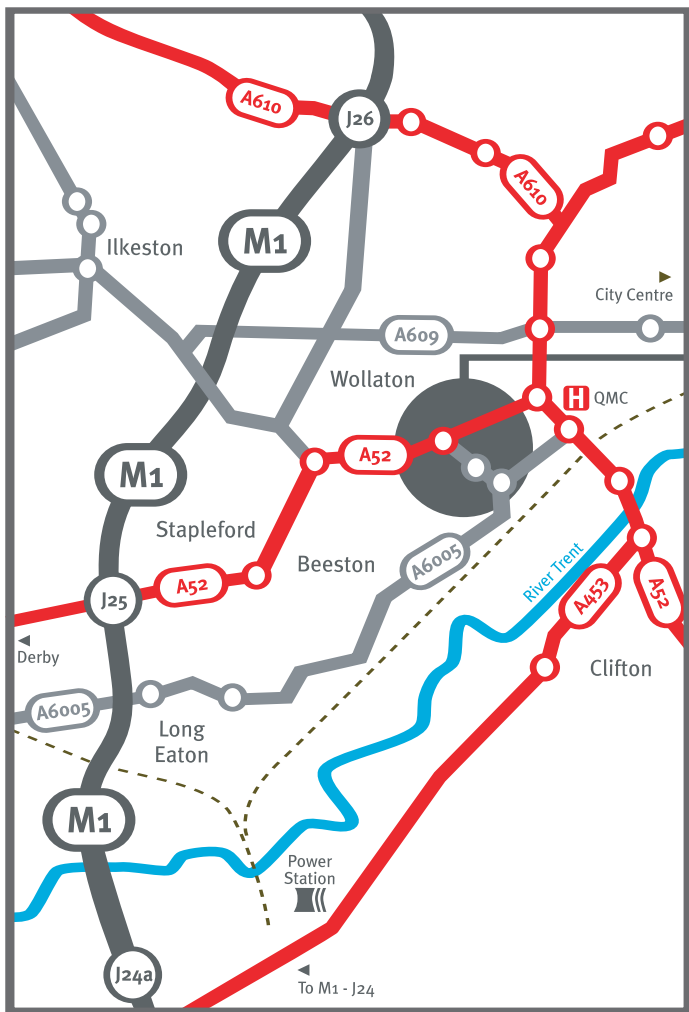

Directions to University Park and the EMCC from the M1

- 1 Leave the M1 at Junction 25 (Nottingham, Derby, A52).
- 2 Join the A52 towards Nottingham.
- 3 Remain on the A52 for 4.4 miles until the roundabout junction with A6464.
- 4 Turn right (third exit) at the roundabout onto Woodside Road (A6464).
- 5 At the next roundabout turn left (first exit) into University Park Campus West Entrance (Beeston Lane).
- 6 The EMCC is on the right hand side.