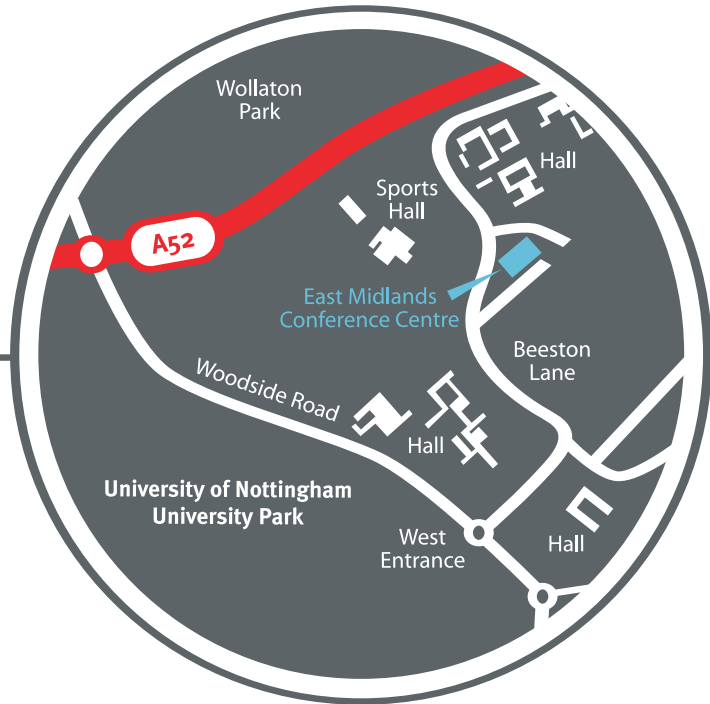

Directions to University Park and the EMCC from the M1

- 1 Leave the M1 at Junction 25 (Nottingham, Derby, A52).
- 2 Join the A52 towards Nottingham.
- 3 Remain on the A52 for 4.4 miles until the roundabout junction with A6464.
- 4 Turn right (third exit) at the roundabout onto Woodside Road (A6464).
- 5 At the next roundabout turn left (first exit) into University Park Campus West Entrance (Beeston Lane).
- 6 The EMCC is on the right hand side.